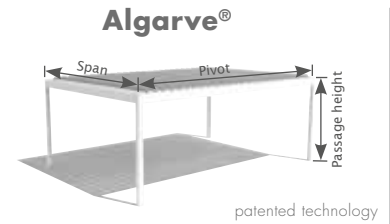

Thanks to Tahoma, the new Somfy user interface, your terrace covering can be operated from your smartphone, tablet or computer.

To give you optimal protection, we advise placing a rain and/or wind sensor.

somfy.

Roof options	Rotating aluminium blades	Rotating aluminium blades
<b>Dimensions</b>		
Max. width/pivot	6200	6050
Max. depth/span	4500	4500
Std. vertical clearance height	2800	2800
Extendible	multi-part extendible	two-part joinable
Min. angle	no angle (0°)	no angle (0°)
<b>Technical specifications</b>		
Integrated water drainage	standard (Incl. PVC drainage pipes in column)	standard
Integrated cables	standard	not applicable
Integrated motor	standard	not applicable
Operating switch	not applicable	option
RTS operation	standard	standard
io-homecontrol® operation	not applicable	not applicable
<b>Personalisation</b>		
Triangle	not applicable	not applicable
Glass roof blades - lineo® Luce	option	option
Integrated vertical windproof screens	option	not applicable
Sliding door Loggiawood® / Loggiascreen® 4FIX	option	not applicable
Glass sliding walls	option	not applicable
Combination of glass sliding walls + integrated windproof screens	option	not applicable
Sliding panel Loggiawood® / Loggiascreen® 4FIX	option	not applicable
Windproof screens (surface mounting) with Fixscreen®100 <sup>EVO</sup> Slim F / Fixscreen®150 <sup>EVO</sup> F	not applicable	option
Integrated LED lighting	option	option
Beam® with Heat® & Sound®	option	option

## Algarve® Roof

patented technology

Rotating aluminium blades