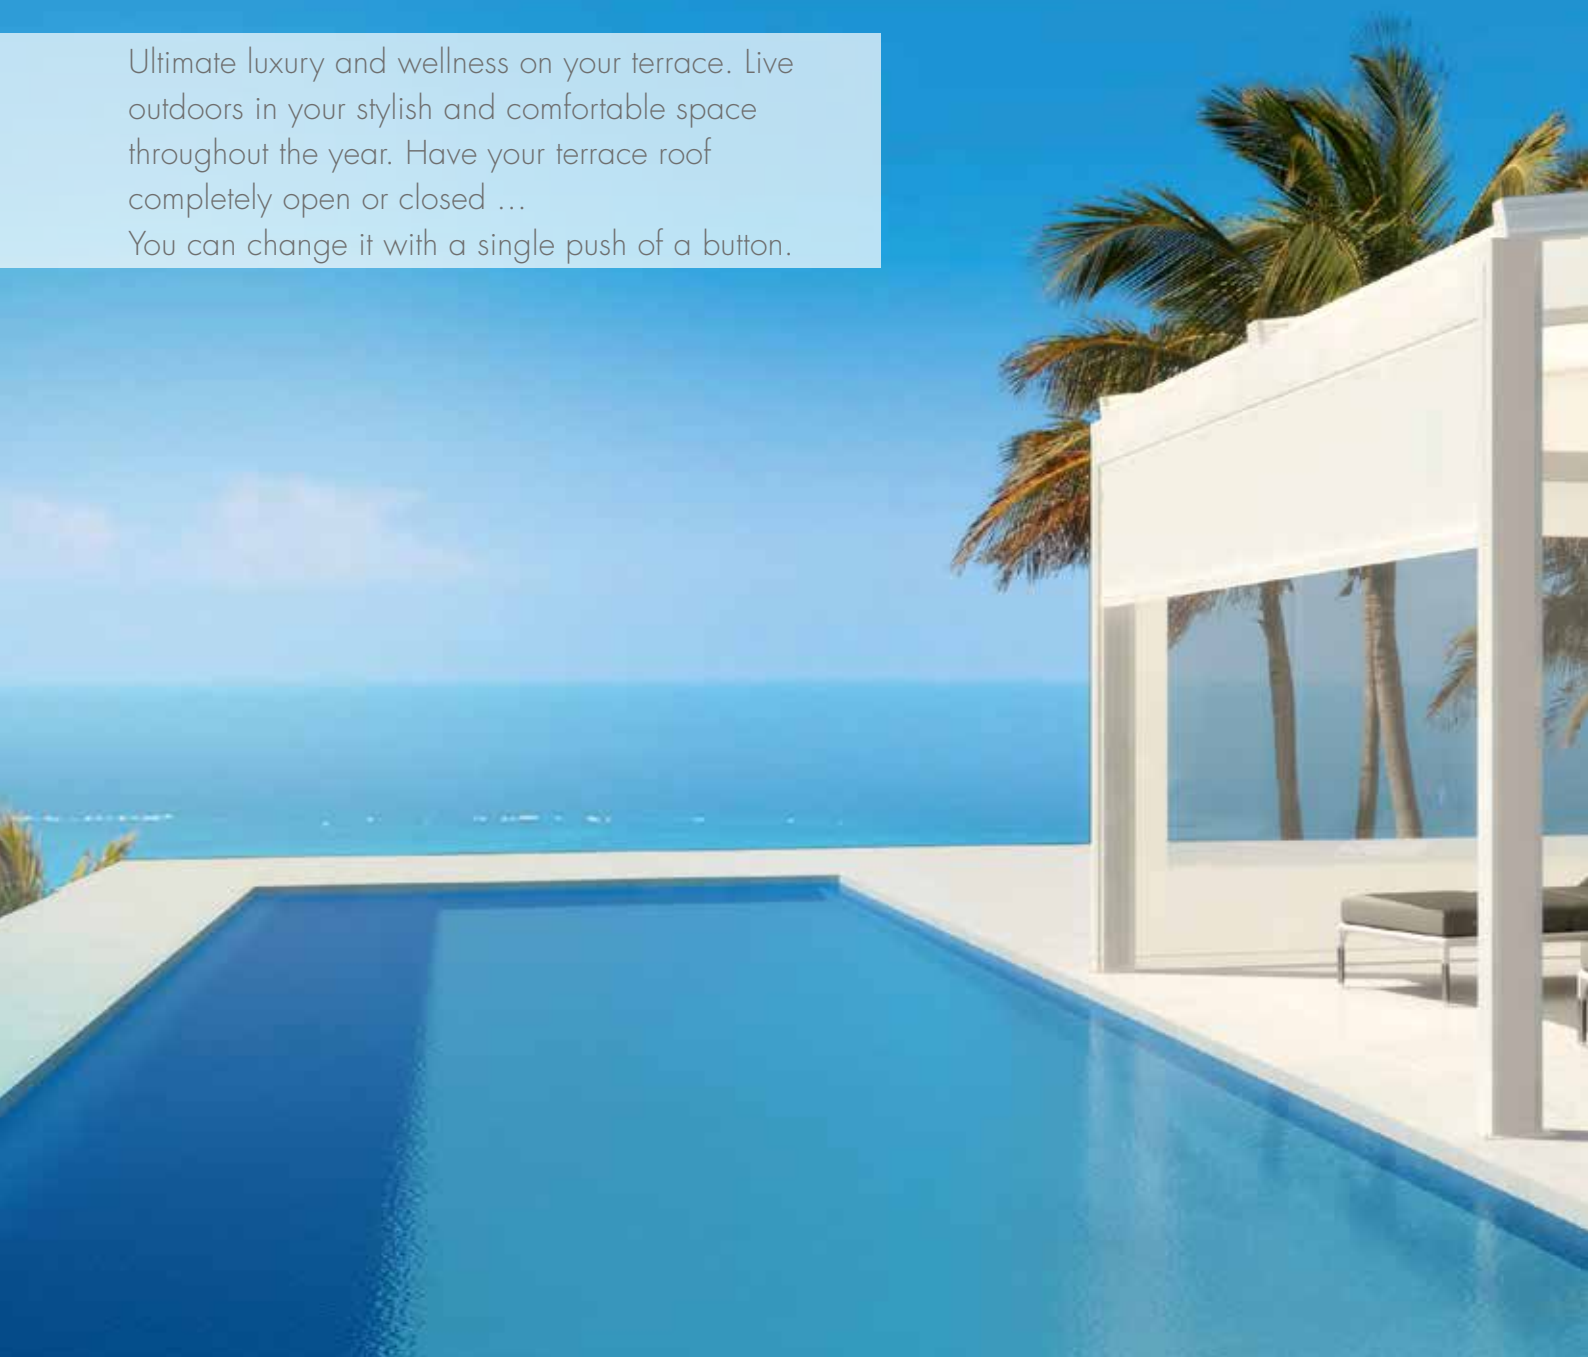

LAGUNE®

LAPURE®

The combination of wood and aluminium ... perfect harmony

CAMARGUE®

ALGARVE®

ALGARVE® ROOF

LAGUNE®

LAPURE®

# Lagune<sup>®</sup>

Ultimate luxury and wellness on your terrace. Live outdoors in your stylish and comfortable space throughout the year. Have your terrace roof completely open or closed ... You can change it with a single push of a button.