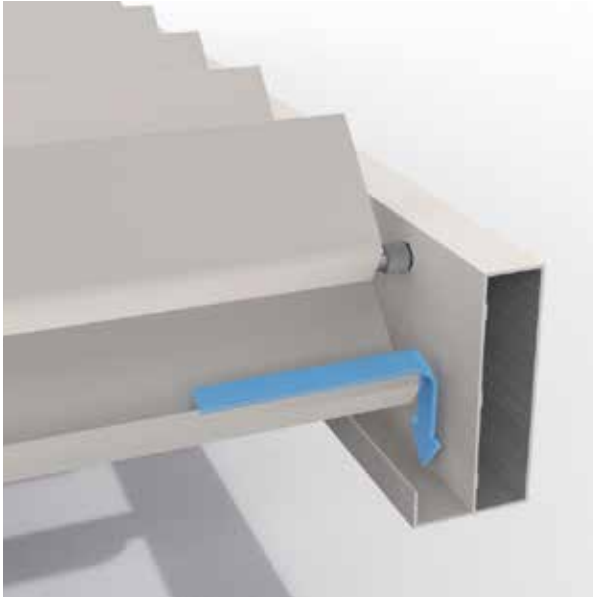

The Algarve can drain an amount of water equivalent to a rain shower with an intensity of between 144 mm/hr and 180 mm/hr that lasts up to 2 minutes. These kinds of rain showers occur on average once every 10 years in Belgium. (Source: Belgian rain statistics: standard NBN B 52-011)