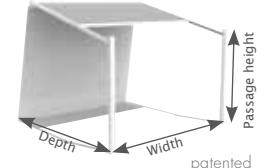

Lapure®

patented technology

Retractable waterproof,
translucent sun protection screen

6050	6000	4000
4500	6000	5000
not applicable	2500	2900
not extendible	extendible to max. width of 12 m	extendible to max. width of 8 m
no angle (0°)	8°	10°
standard	standard (Incl. PVC drainage pipes in column)	standard (depending on the type)
not applicable	standard	not applicable
not applicable	standard	standard
option	not applicable	not applicable
standard	not applicable	standard
not applicable	standard	option at no extra cost
not applicable	option	not applicable
option	not applicable	not applicable
not applicable	option	not applicable
not applicable	option	not applicable
not applicable	option	not applicable
not applicable	option	not applicable
not applicable	option	not applicable
option	not applicable	not applicable
option	option	not applicable
option	option	not applicable