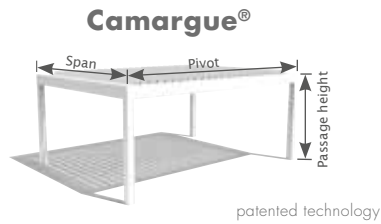

Thanks to Tahoma, the new Somfy user interface, your terrace covering can be operated from your smartphone, tablet or computer.

To give you optimal protection, we advise placing a rain and/or wind sensor.

somfy.

Roof options	Rotating aluminium blades	Rotating aluminium blades
<b>Dimensions</b>		
Max. width/pivot	6200	6050
Max. depth/span	4500	4500
Std. vertical clearance height	2800	2800
Extendible	multi-part extendible	two-part joinable
Min. angle	no angle (0°)	no angle (0°)
<b>Technical specifications</b>		
Integrated water drainage	standard (Incl. PVC drainage pipes in column)	standard
Integrated cables	standard	not applicable
Integrated motor	standard	not applicable
Operating switch	not applicable	option
RTS operation	standard	standard
io-homecontrol® operation	not applicable	not applicable
<b>Personalisation</b>		
Triangle	not applicable	not applicable
Glass roof blades - lineo® Luce	option	option
Integrated vertical windproof screens	option	not applicable
Sliding door Loggiawood® / Loggiascreen® 4FIX	option	not applicable
Glass sliding walls	option	not applicable
Combination of glass sliding walls + integrated windproof screens	option	not applicable
Sliding panel Loggiawood® / Loggiascreen® 4FIX	option	not applicable
Windproof screens (surface mounting) with Fixscreen®100 <sup>EVO</sup> Slim F / Fixscreen®150 <sup>EVO</sup> F	not applicable	option
Integrated LED lighting	option	option
Beam® with Heat® & Sound®	option	option

## Algarve® Roof

patented technology

Rotating aluminium blades