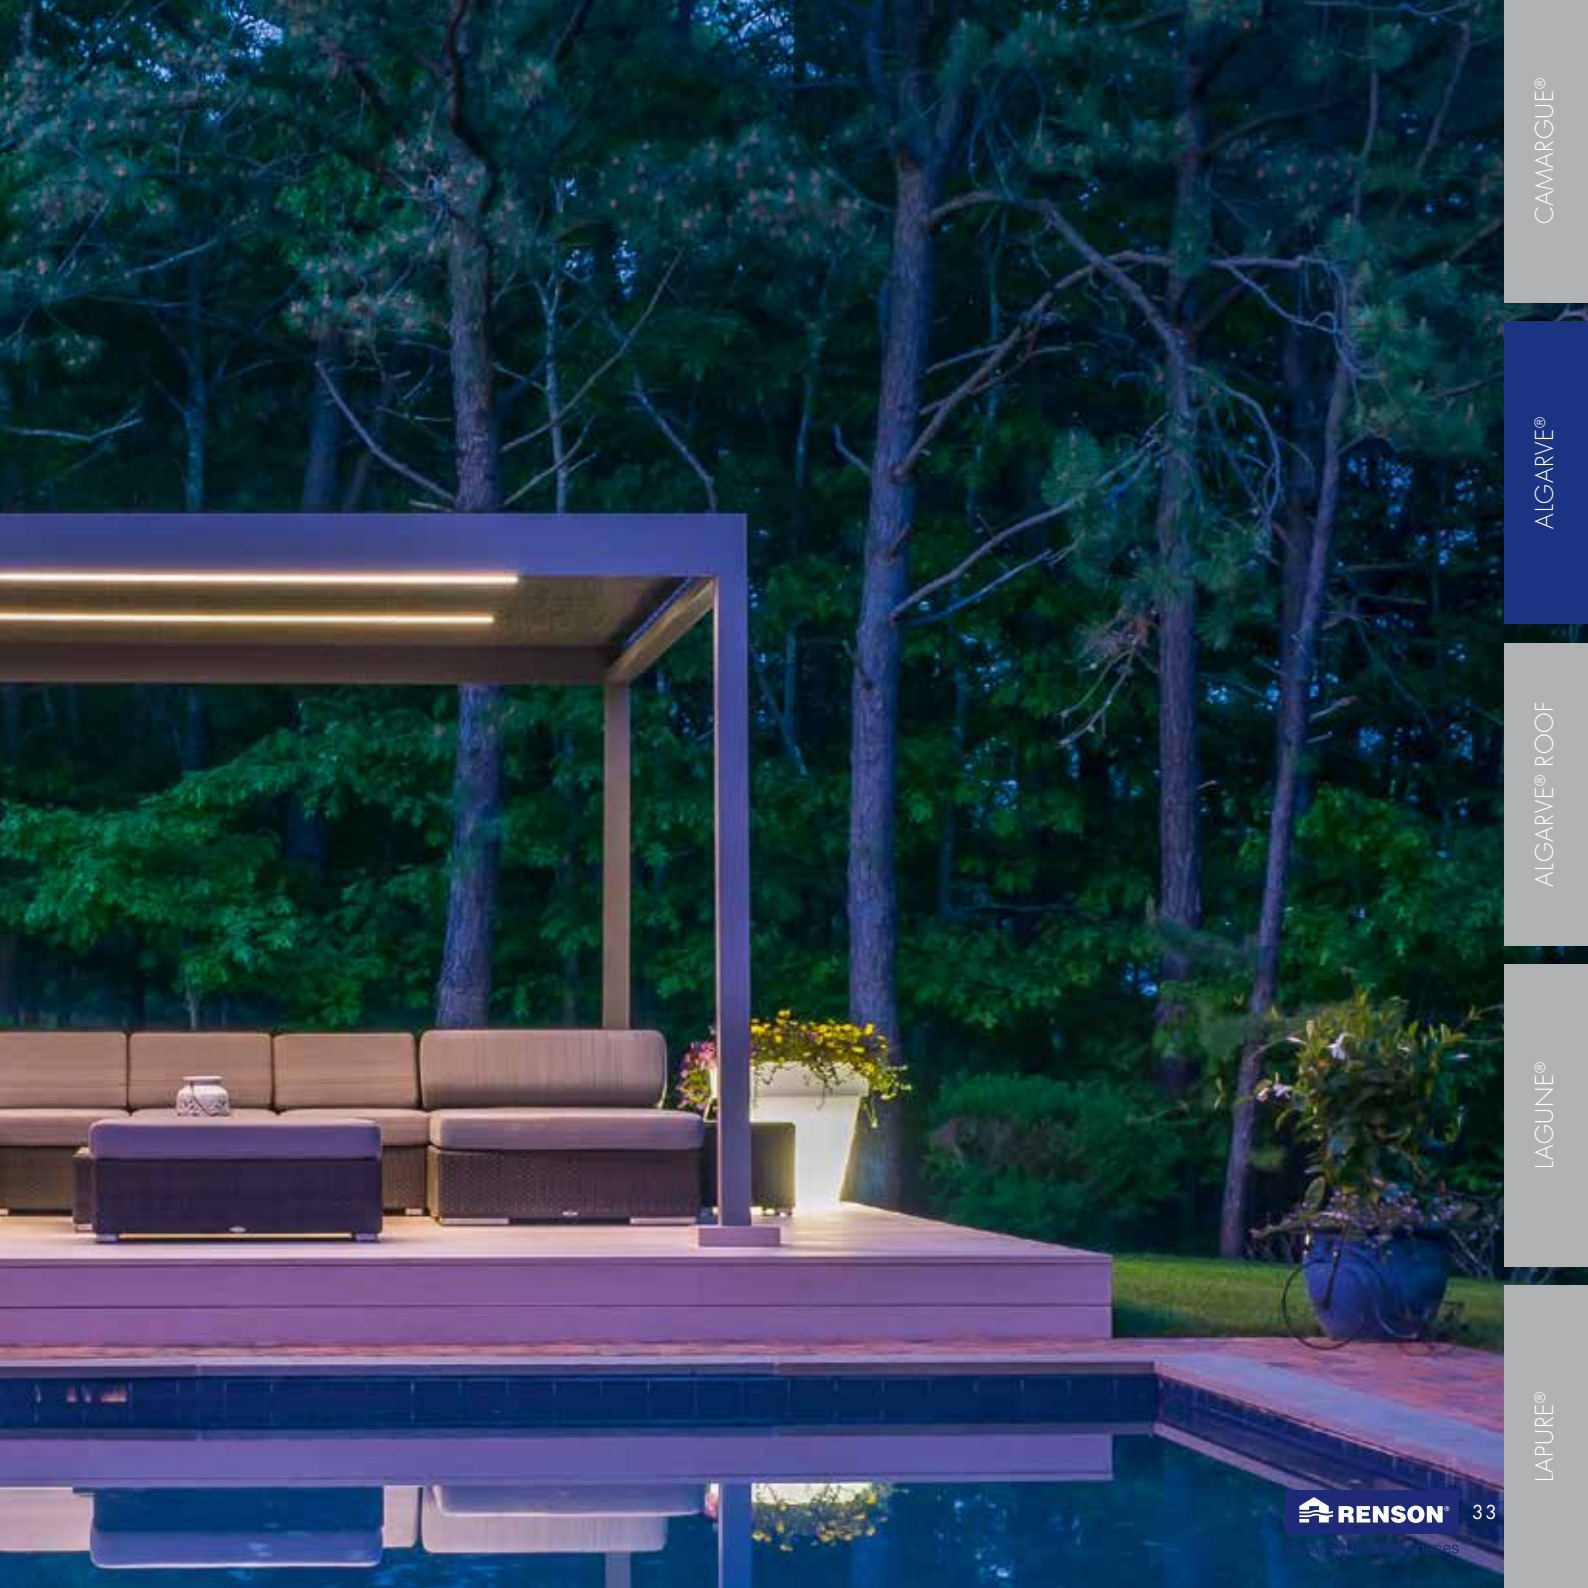

CAMARGUE®

ALGARVE®

ALGARVE® ROOF

LAGUNE®

LAPURE®