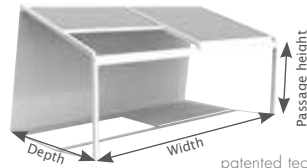

Algarve® Roof

patented technology

Rotating aluminium blades

Lagune®

patented technology

Retractable waterproof,
translucent sun protection screen